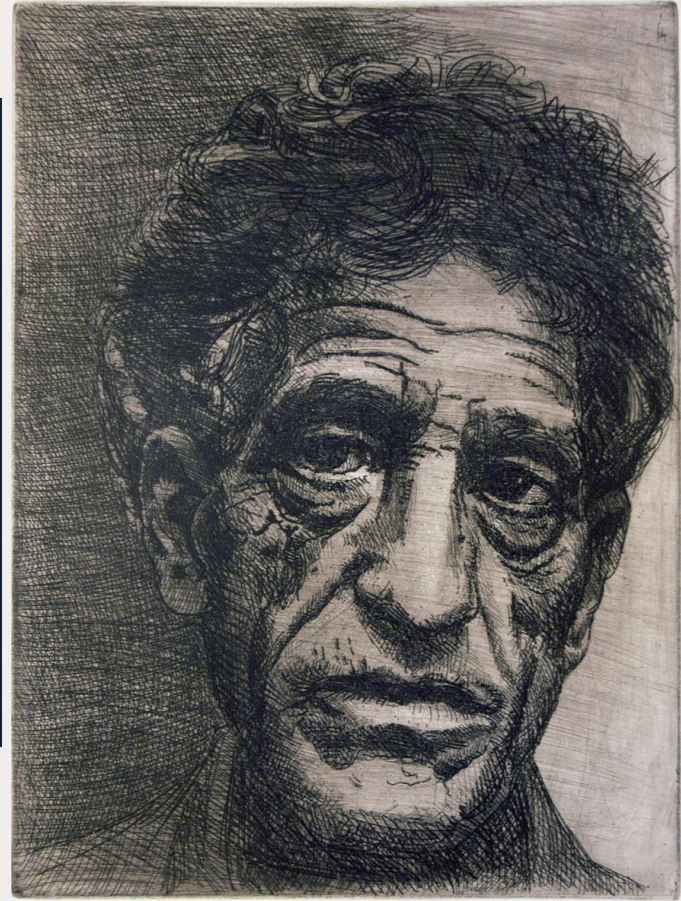

Alberto Giacometti

Painter, Sculptor, Printmaker

A. GIACOMETTI

Jan Hadd 2002

Alberto Giacometti

- Lived 1901 – 1966
- Born in Switzerland
- Father was a painter
- Used his brothers and sister as his models

Giacometti's Figures

- Concentrated on the human head
- Elongated his figures
- Carved until figures were very thin

[Youtube: Watch Alberto Giacometti paint!](#)

Giacometti Drawings

Giacometti Paintings

Giacometti Sculptures

Wire Figure Project

1. Try several gestures drawings of your model in a pose. You may use props. Choose your favorite drawing.
2. Start with a piece of wire. Bend and twist to form the figure. Use pliers if needed.
3. Layer masking tape over the wire to build up the surface.
4. Paint with acrylic paint. Limit your colors.